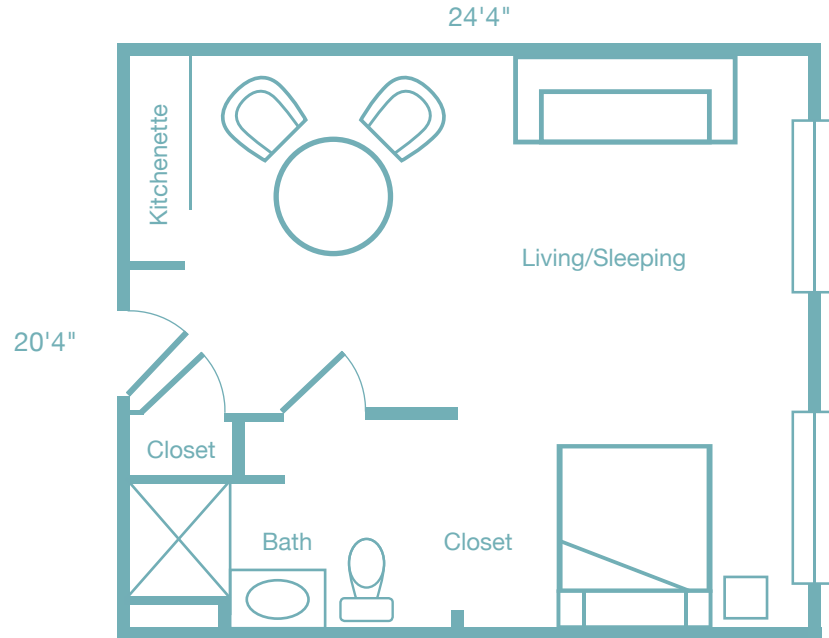

BRANDERMILL WOODS

Yorkshire

The Chesterfield / The Holly Inn
Alcove — 500 Square Feet