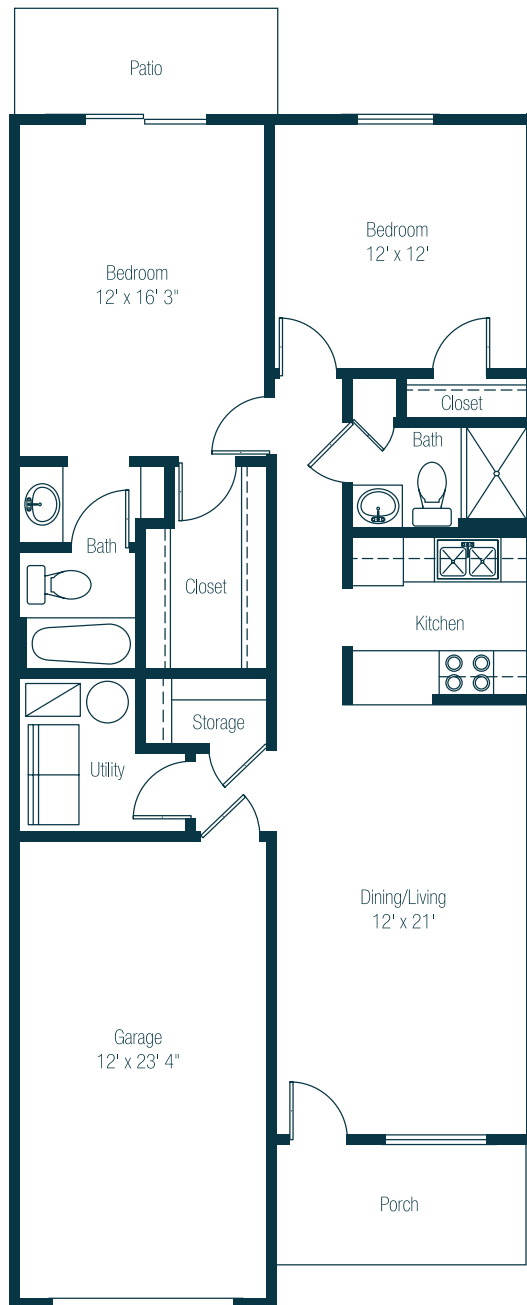

*Windsor*

2 Bedroom Cottage  
1,076 square feet

(1,954 w/ Basement)  
(1,160 End Unit)