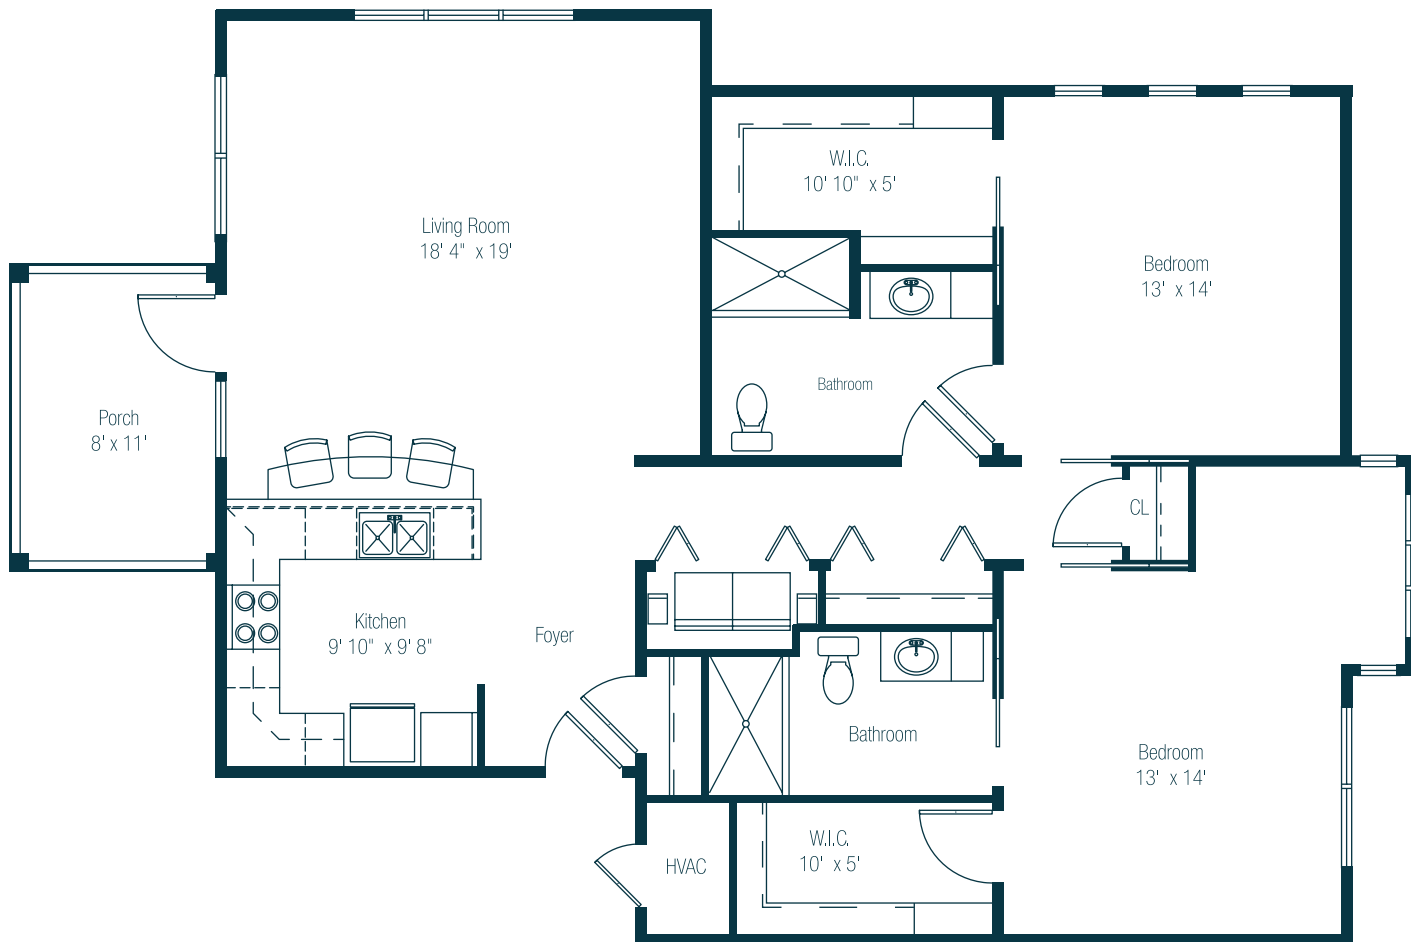

Wiltshire

2 Bedroom End Apartment
1,375 square feet