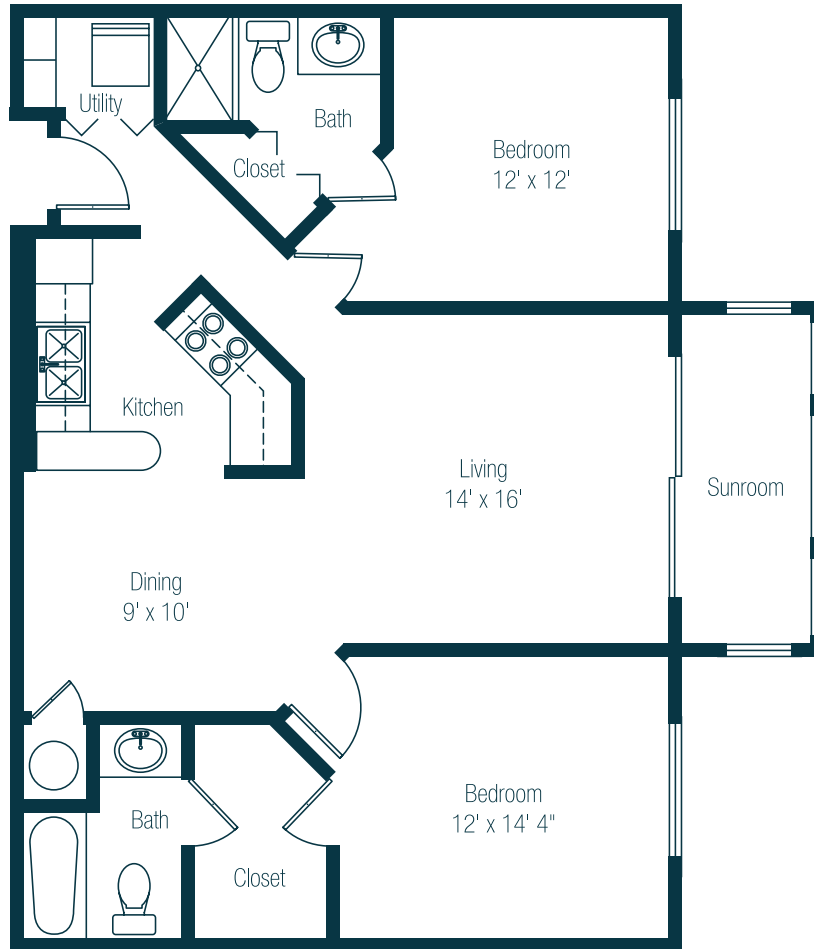

Stratford

2 Bedroom Apartment
1,207 square feet