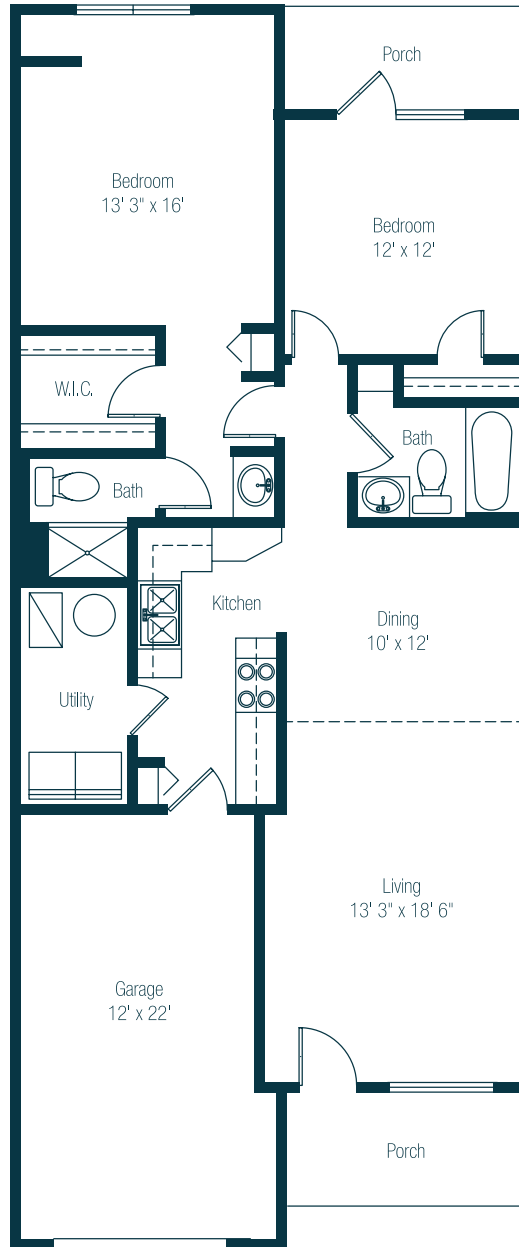

# Queensbury

2 Bedroom Cottage  
1,224 square feet

(2,326 w/ Basement)  
(1,274 End Unit)