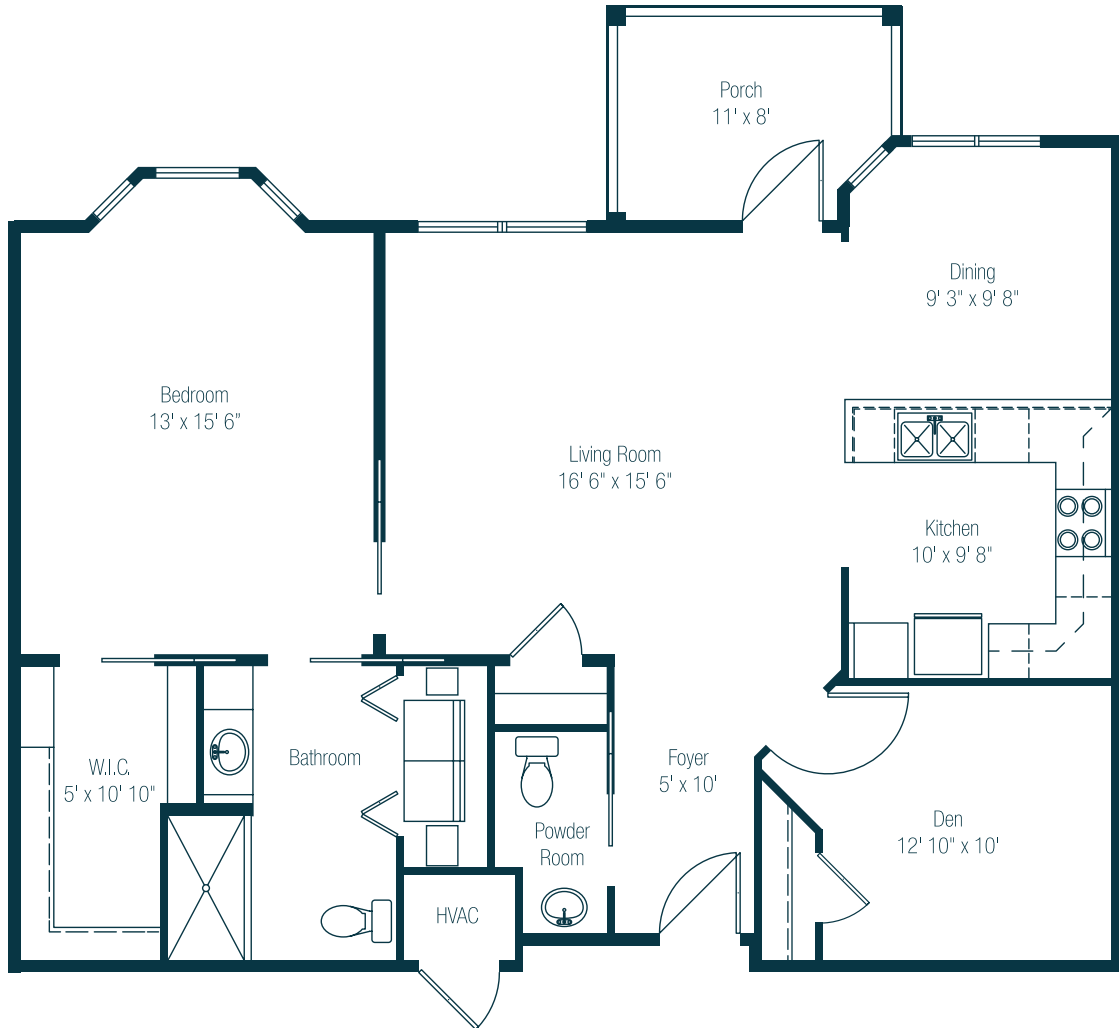

# Hamshire

**1 Bedroom Apartment with Den**  
1,130 square feet