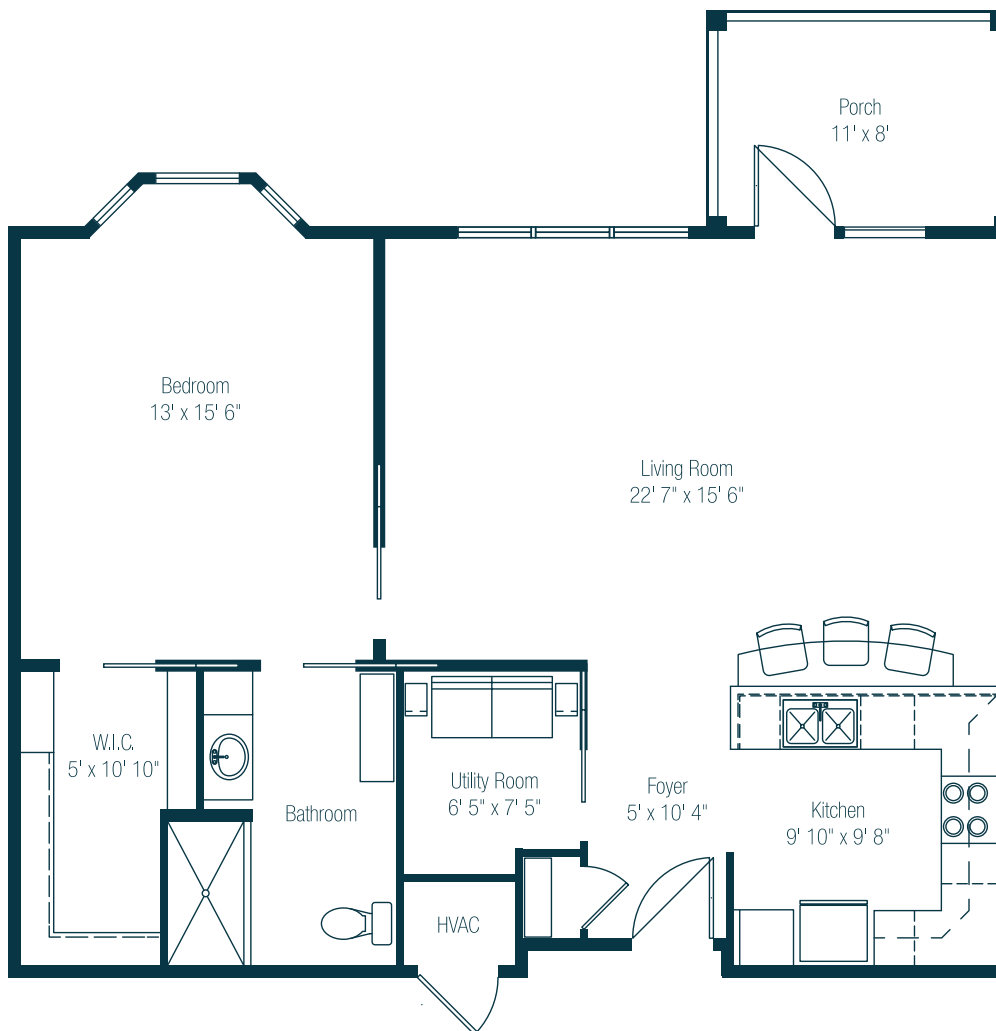

Essex

1 Bedroom Apartment
985 square feet