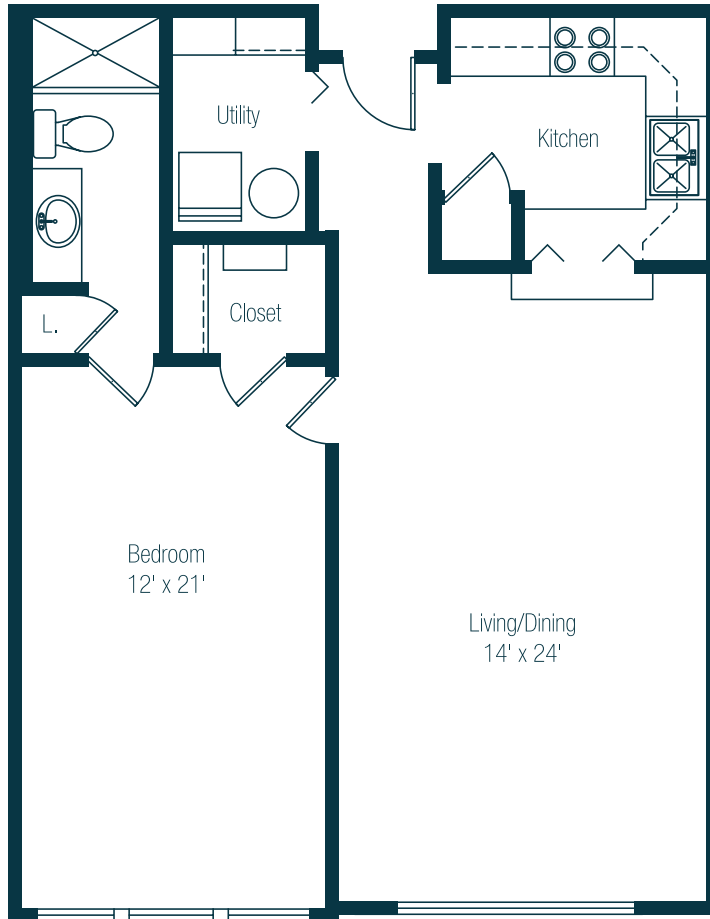

Chelsea

1 Bedroom Apartment
930 square feet