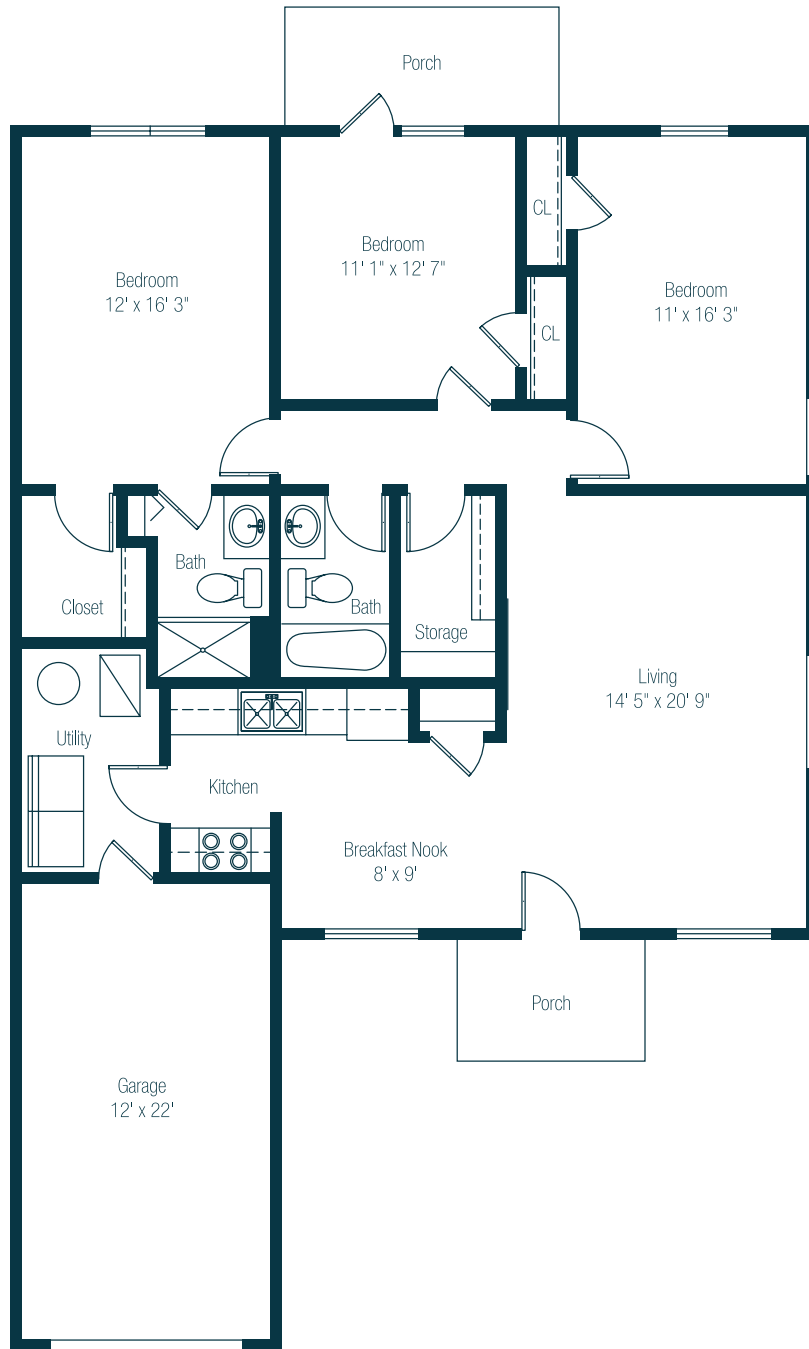

Brighton

3 Bedroom Cottage
1,435 square feet

(2,867 w/ Basement)